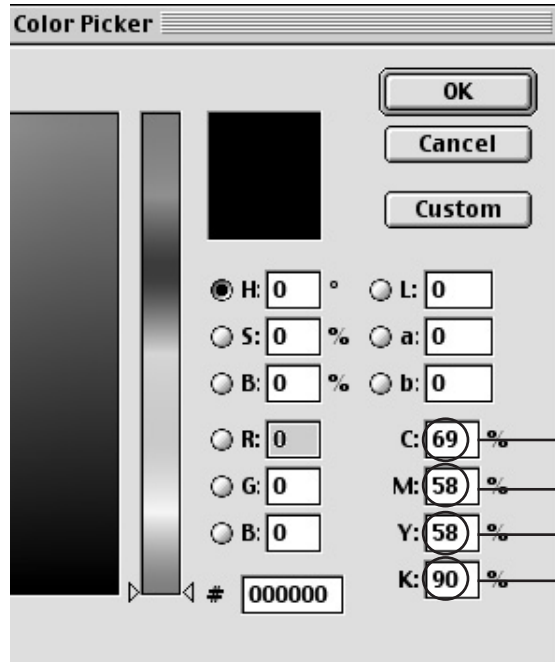

# SETTING WHITE POINT AND BLACK POINT

## WHITE POINT

We hold a 2% dot on press. If you do not want a dot in your whites, enter all 0's.

### full-color

C: 3%
M: 2%
Y: 2%
K: 0%

or

0%
0%
0%
0%

### grayscale

0%
0%
0%
2%

or

0%
0%
0%
0%