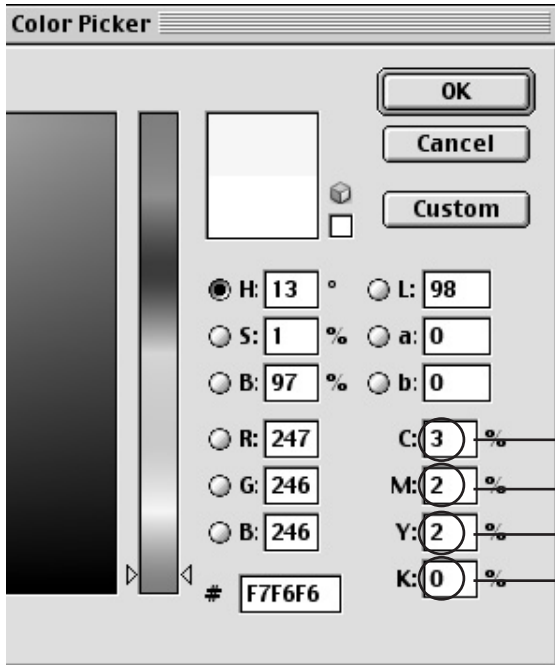

# SETTING WHITE POINT AND BLACK POINT

## WHITE POINT

We hold a 2% dot on press. If you do not want a dot in your whites, enter all 0's.

### full-color

C: 3%
M: 2%
Y: 2%
K: 0%

or

0%
0%
0%
0%