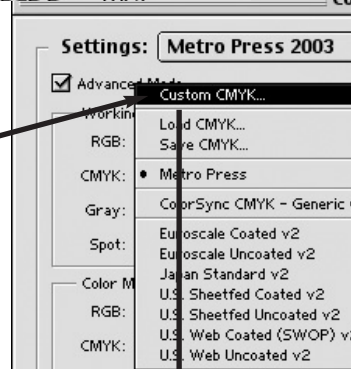

PHOTOSHOP SETTINGS:

METRO PRESS

MONITOR SETTING: GAMMA SETTING 1.8
For Photoshop 6 and 7

PHOTOSHOP 6.0 IS SHOWN

Select Custom CMYK.
Name Metro Press.
Ink Options -
Change Ink Color:
SWOP (Incoated)
Dot Gain: 22%

Select Advanced Mode

Save and name METRO Press 2003

Select Custom Dot Gain: Change 50 to 72 and name Metro Press

Separation Options -
Separation Type: GCR
Black Ink Limit: 90%
Total Ink Limit: 275%

Change the Black Generation: to Custom and setup as shown.