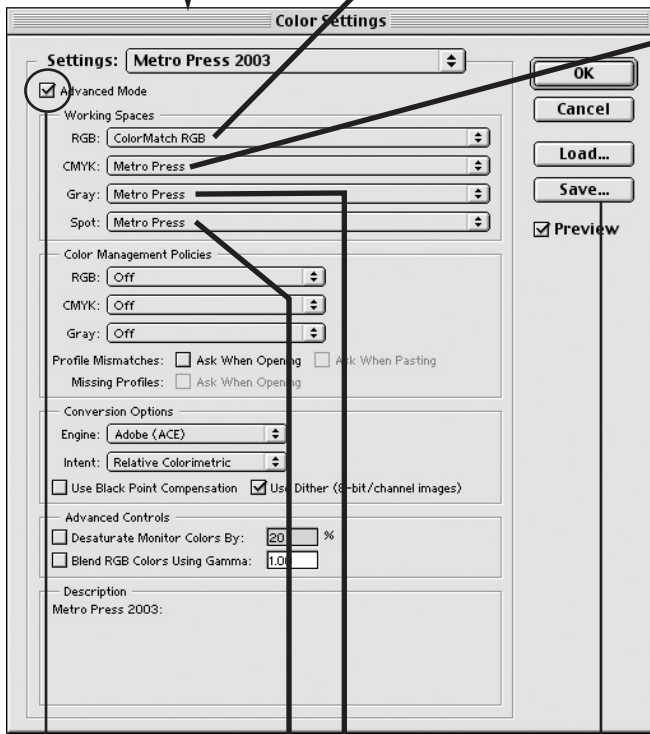

PHOTOSHOP SETTINGS:

METRO PRESS

MONITOR SETTING: GAMMA SETTING 1.8
For Photoshop 6 and 7

PHOTOSHOP 6.0 IS SHOWN

Select Custom CMYK.
Name Metro Press.
Ink Options -
Change Ink Color:
SWOP (Incoated)
Dot Gain: 22%

Select Advanced Mode

Save and name METRO Press 2003

Select Custom Dot Gain: Change 50 to 72 and name Metro Press

Separation Options -
Separation Type: GCR
Black Ink Limit: 90%
Total Ink Limit: 275%

Change the Black Generation: to Custom and setup as shown.