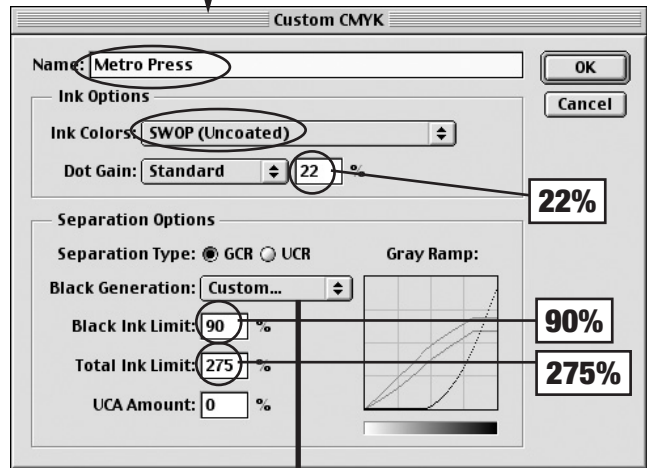

PHOTOSHOP SETTINGS:

METRO PRESS

MONITOR SETTING: GAMMA SETTING 1.8
For Photoshop 6 and 7

PHOTOSHOP 6.0 IS SHOWN

Select Custom CMYK.
Name Metro Press.
Ink Options -
Change Ink Color:
SWOP (Incoated)
Dot Gain: 22%

Select Advanced Mode

Save and name METRO Press 2003

Select Custom Dot Gain: Change 50 to 72 and name Metro Press

Separation Options -
Separation Type: GCR
Black Ink Limit: 90%
Total Ink Limit: 275%

Change the Black Generation: to Custom and setup as shown.