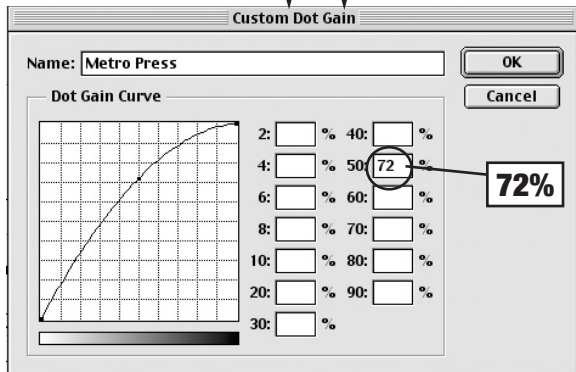

PHOTOSHOP SETTINGS:

METRO PRESS

MONITOR SETTING: GAMMA SETTING 1.8
For Photoshop 6 and 7

PHOTOSHOP 6.0 IS SHOWN

Select Custom CMYK.
Name Metro Press.
Ink Options -
Change Ink Color:
SWOP (Incoated)
Dot Gain: 22%

Select Advanced Mode

Save and name METRO Press 2003

Select Custom Dot Gain: Change 50 to 72 and name Metro Press

Separation Options -
Separation Type: GCR
Black Ink Limit: 90%
Total Ink Limit: 275%

Change the Black Generation: to Custom and setup as shown.