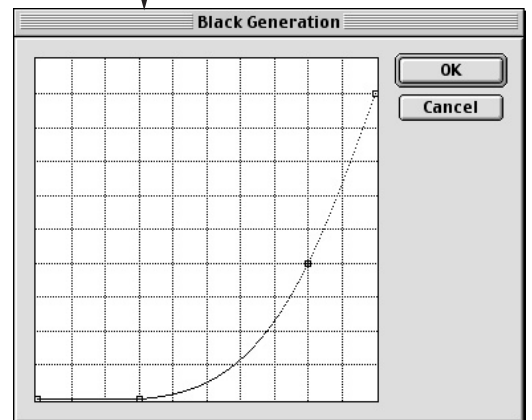

PHOTOSHOP SETTINGS:

METRO PRESS

MONITOR SETTING: GAMMA SETTING 1.8
For Photoshop 6 and 7

PHOTOSHOP 6.0 IS SHOWN

Select Custom CMYK.
Name Metro Press.
Ink Options -
Change Ink Color:
SWOP (Incoated)
Dot Gain: 22%

Select Advanced Mode

Save and name METRO Press 2003

Select Custom Dot Gain: Change 50 to 72 and name Metro Press

Separation Options -
Separation Type: GCR
Black Ink Limit: 90%
Total Ink Limit: 275%

Change the Black Generation: to Custom and setup as shown.