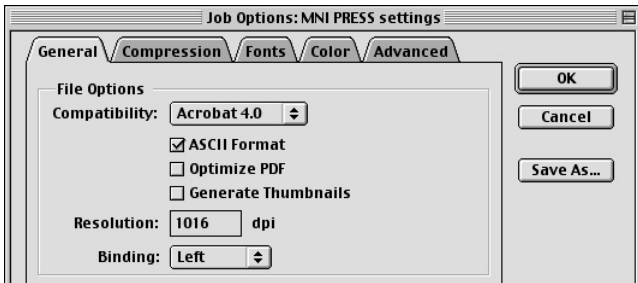

ACROBAT 4.0 - DISTILLER SETTINGS

GENERAL-

Compatibility: Acrobat 4.0
 ASCII Format: Checked
 Resolution: 1016dpi

COLOR-

Click on Leave Color Unchanged
 Options:
 Check- Preserve Overprint Settings
 Preserve Under Color Removal and Black Generation
 Preserve Transfer Functions
 Preserve Halftone Functions