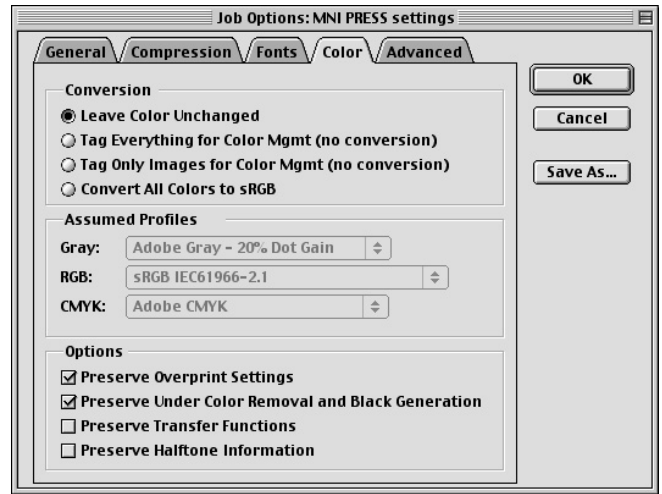

ACROBAT 4.0 - DISTILLER SETTINGS

GENERAL-

Compatibility: Acrobat 4.0
 ASCII Format: Checked
 Resolution: 1016dpi

COLOR-

Click on Leave Color Unchanged
 Options:
 Check- Preserve Overprint Settings
 Preserve Under Color Removal and Black Generation
 Preserve Transfer Functions
 Preserve Halftone Functions