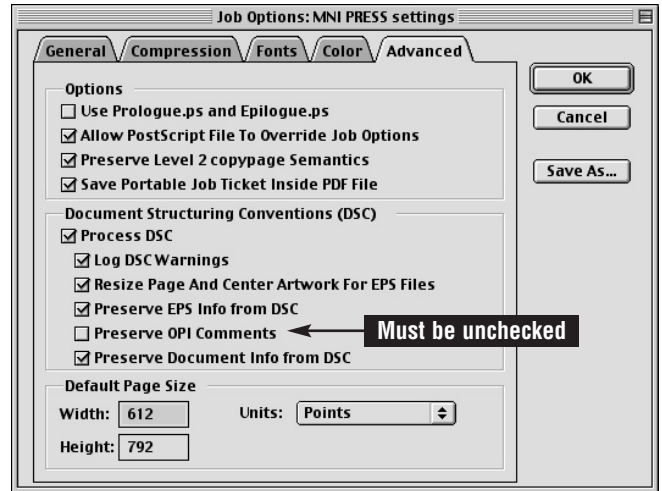

ADVANCED-

Check- Allow PostScript File To Override Job Options
Preserve Level 2 copypage Semantics
Save Portable Job Ticket Inside PDF File
Process DSC
Log DCS Warnings
Resize Page And Center Artwork For EPS Files
Preserve EPS Info from DSC
Preserve Document Info from DCS